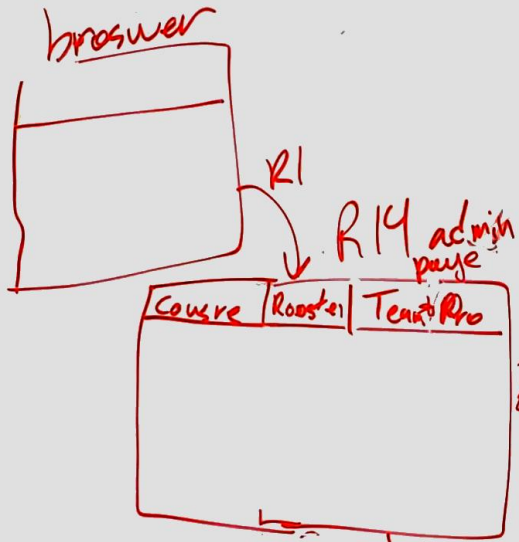

R18 submit updated rooster

Linux Box

server

R19 submit

R5 query DB

US: Instructor 2

R1

R14 admin page

Rooster	Team Pro

display teams page

Linux Box

R15 get page

R21 submit

R20 submit updated teams

US: Instructor 3 Interviews

You got mail

Linux Box

R13 send email

You got mail

RS query DB

US: Admin2

display course page

convert csv

Linux Box

R5 query DB

R15 get page

R23 submit

R22 submit updated courses

Us: Admin 3,

Admin

email server

R 31
send email
no check