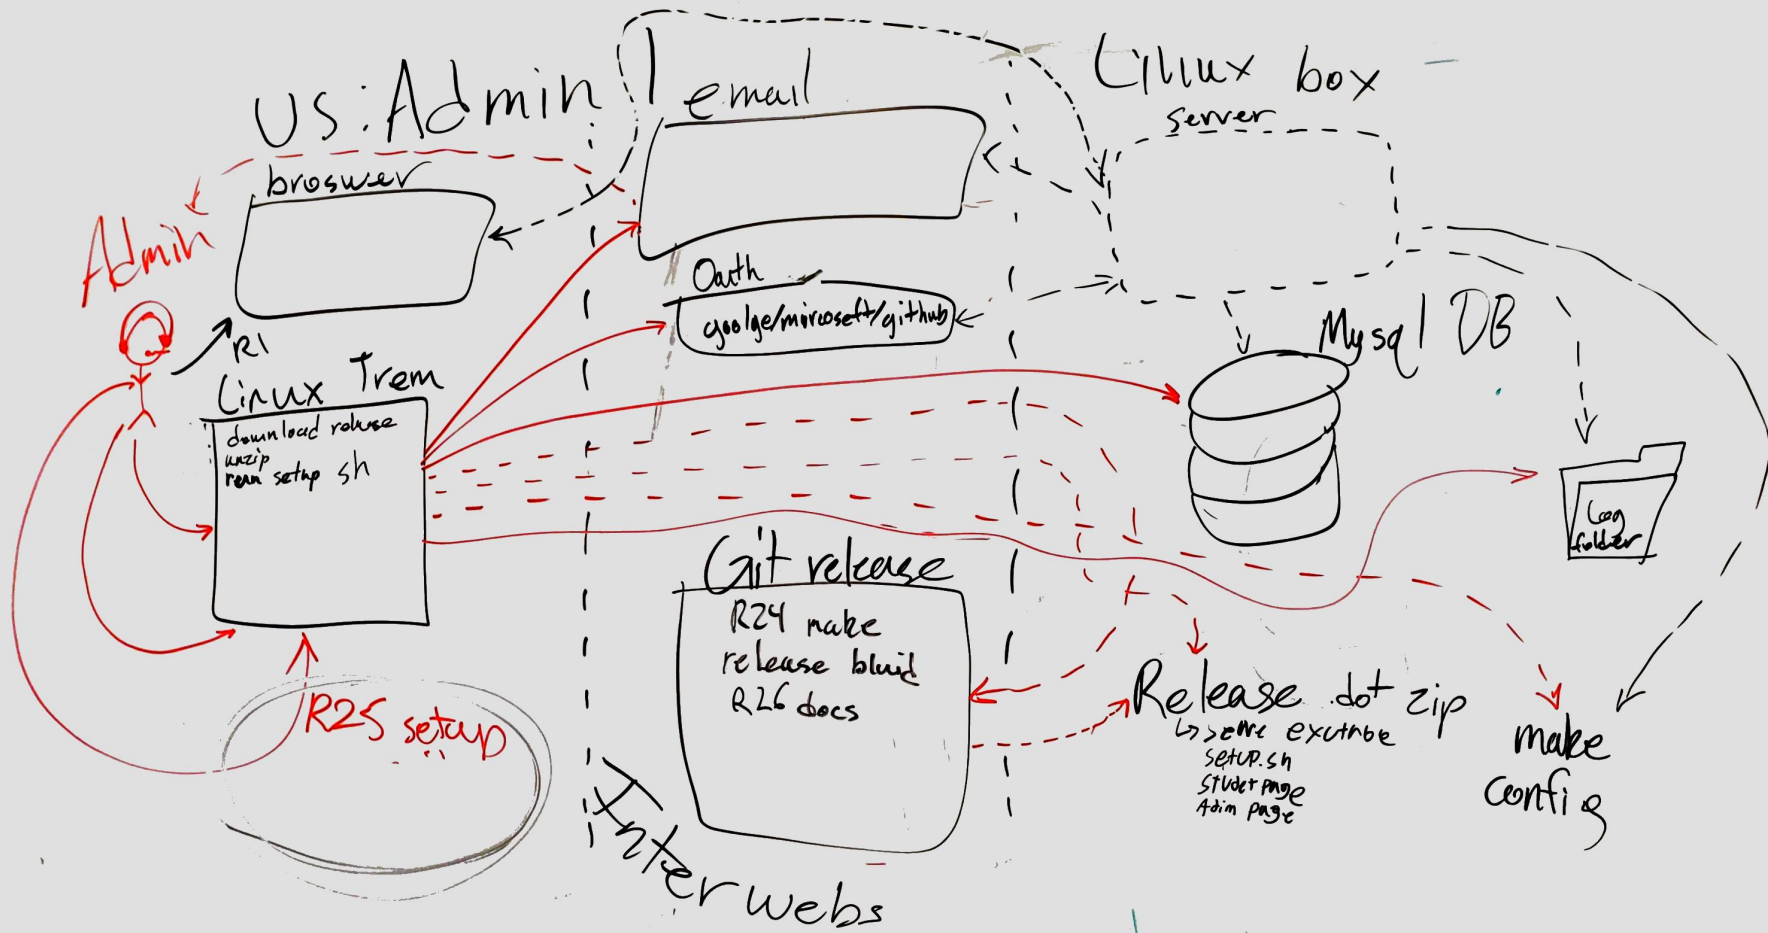

Rooster	Team Pro

display teams page

Linux Box

R15 get page

R21 submit

R20 submit updated teams

US: Instructor 3 Interviews

You got mail

Linux Box

R13 send email

You got mail

RS query DB

US: Admin2

display course page

convert csv

Linux Box

R5 query DB

R15 get page

R23 submit

R22 submit updated courses

Us: Admin 3,

Admin

email server

R 31
send email
no check